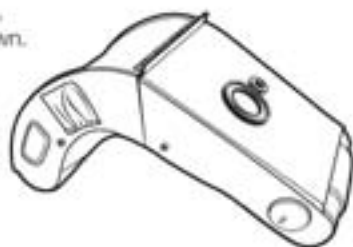

- 3** Insert pin into closure. Pull and attach the flap to hide the pin and closure.

- 4** Carefully turn chair over.

- 2** Unfold and set the unit on the ground. The seating area should be facing down.