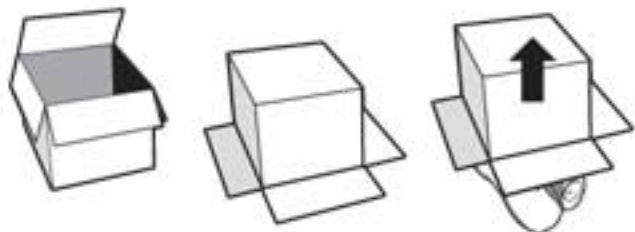

X *ROCKER*
don't just sit there, start rocking!

V *ROCKER*
don't just sit there, start rocking!

QUICK START

- 1** Open the box by the top. Turn the box over and slide the box up off of the unit.*

* Do not let the unit fall out • Do not grab sides, which may lead to accidental speaker damage.

- 3** Insert pin into closure. Pull and attach the flap to hide the pin and closure.

- 4** Carefully turn chair over.

- 2** Unfold and set the unit on the ground. The seating area should be facing down.