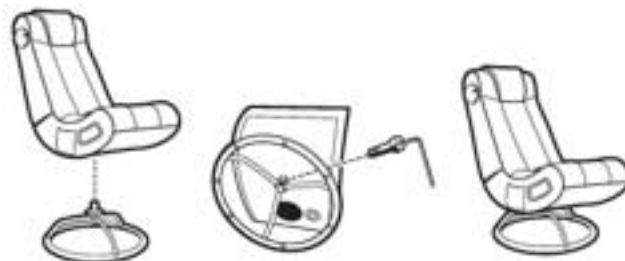

1. **5** Attach pedestal (optional)
   SEE DETAILED INSTRUCTIONS